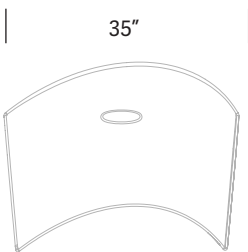

TONIK®

RIPTIDE™ Chair

designed by
Karim Rashid

Riptide™ is a modular seating system with three primary shapes that make endless configurations. It's made especially for hospitality and other commercial environments but fits in just as well in cocktail lounges, outdoor recreational areas and any space where you might find old friends hanging out together or new friends making connections.

Model #	Height	Width	Seat Depth	Weight
RT11	33"	41.75"	24.5"	36 lbs

Material

One-piece, rotationally molded, specially formulated, high-impact polyethylene with ultraviolet light stabilizers (to reduce fading). The commercial-grade polyethylene material is also FDA-approved, making it ideal for restaurants, food courts and entertainment facilities. Chemically resistant to bleach, salt solution and chlorine solution. Premium TruColor™ material is fully compounded for superior color and quality assurance. Enhanced UV resistant formulation suitable for both indoor and outdoor use.

Options

Illuminated Version (Moonglow only) / Ganging plates / Anchor Kit / USB port / Ballasting (100 lbs recommended)

Environmental Test Standards

GREENGUARD and GREENGUARD Gold Certified by UL Environment. Product certified for low chemical emissions to UL 2818. UL.COM/GG.

Performance Test Standards

Product tested to 500 lbs static load.

Assembly

None Required

Warranty

5 year limited replacement warranty.

Maintenance

For routine and regular cleaning maintenance, Tonik recommends the use of Simple Green® or an equivalent cleaning product. For the deep-scrub cleaning of tougher stains, marks and debris, we recommend the use of Clorox® Clean-Up® Cleaner + Bleach or an equivalent cleaning solution.