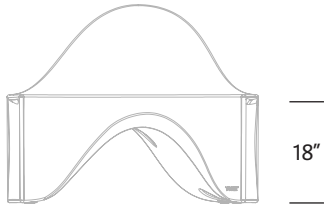

# RIPTIDE™ Chair

designed by  
Karim Rashid

Riptide™ is a modular seating system with three primary shapes that make endless configurations. It's made especially for hospitality and other commercial environments but fits in just as well in cocktail lounges, outdoor recreational areas and any space where you might find old friends hanging out together or new friends making connections.

Model #	Height	Width	Seat Depth	Weight
RT11	33"	41.75"	24.5"	36 lbs