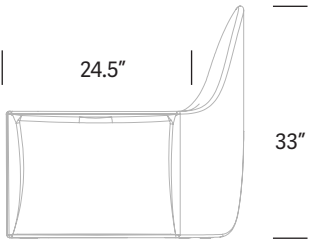

TONIK®

RIPTIDE™ Chair

designed by
Karim Rashid

Riptide™ is a modular seating system with three primary shapes that make endless configurations. It's made especially for hospitality and other commercial environments but fits in just as well in cocktail lounges, outdoor recreational areas and any space where you might find old friends hanging out together or new friends making connections.

Model #	Height	Width	Seat Depth	Weight
RT11	33"	41.75"	24.5"	36 lbs

Material

One-piece, rotationally molded, specially formulated, high-impact polyethylene with ultraviolet light stabilizers (to reduce fading). The commercial-grade polyethylene material is also FDA-approved, making it ideal for restaurants, food courts and entertainment facilities. Chemically resistant to bleach, salt solution and chlorine solution. Premium TruColor™ material is fully compounded for superior color and quality assurance. Enhanced UV resistant formulation suitable for both indoor and outdoor use.

Options

Illuminated Version (Moonglow only) / Ganging plates / Anchor Kit / USB port / Ballasting (100 lbs recommended)

Environmental Test Standards

GREENGUARD and GREENGUARD Gold Certified by UL Environment. Product certified for low chemical emissions to UL 2818. UL.COM/GG.

Performance Test Standards

Product tested to 500 lbs static load.

Assembly

None Required

Warranty

5 year limited replacement warranty.

Maintenance

For routine and regular cleaning maintenance, Tonik recommends the use of Simple Green® or an equivalent cleaning product. For the deep-scrub cleaning of tougher stains, marks and debris, we recommend the use of Clorox® Clean-Up® Cleaner + Bleach or an equivalent cleaning solution.